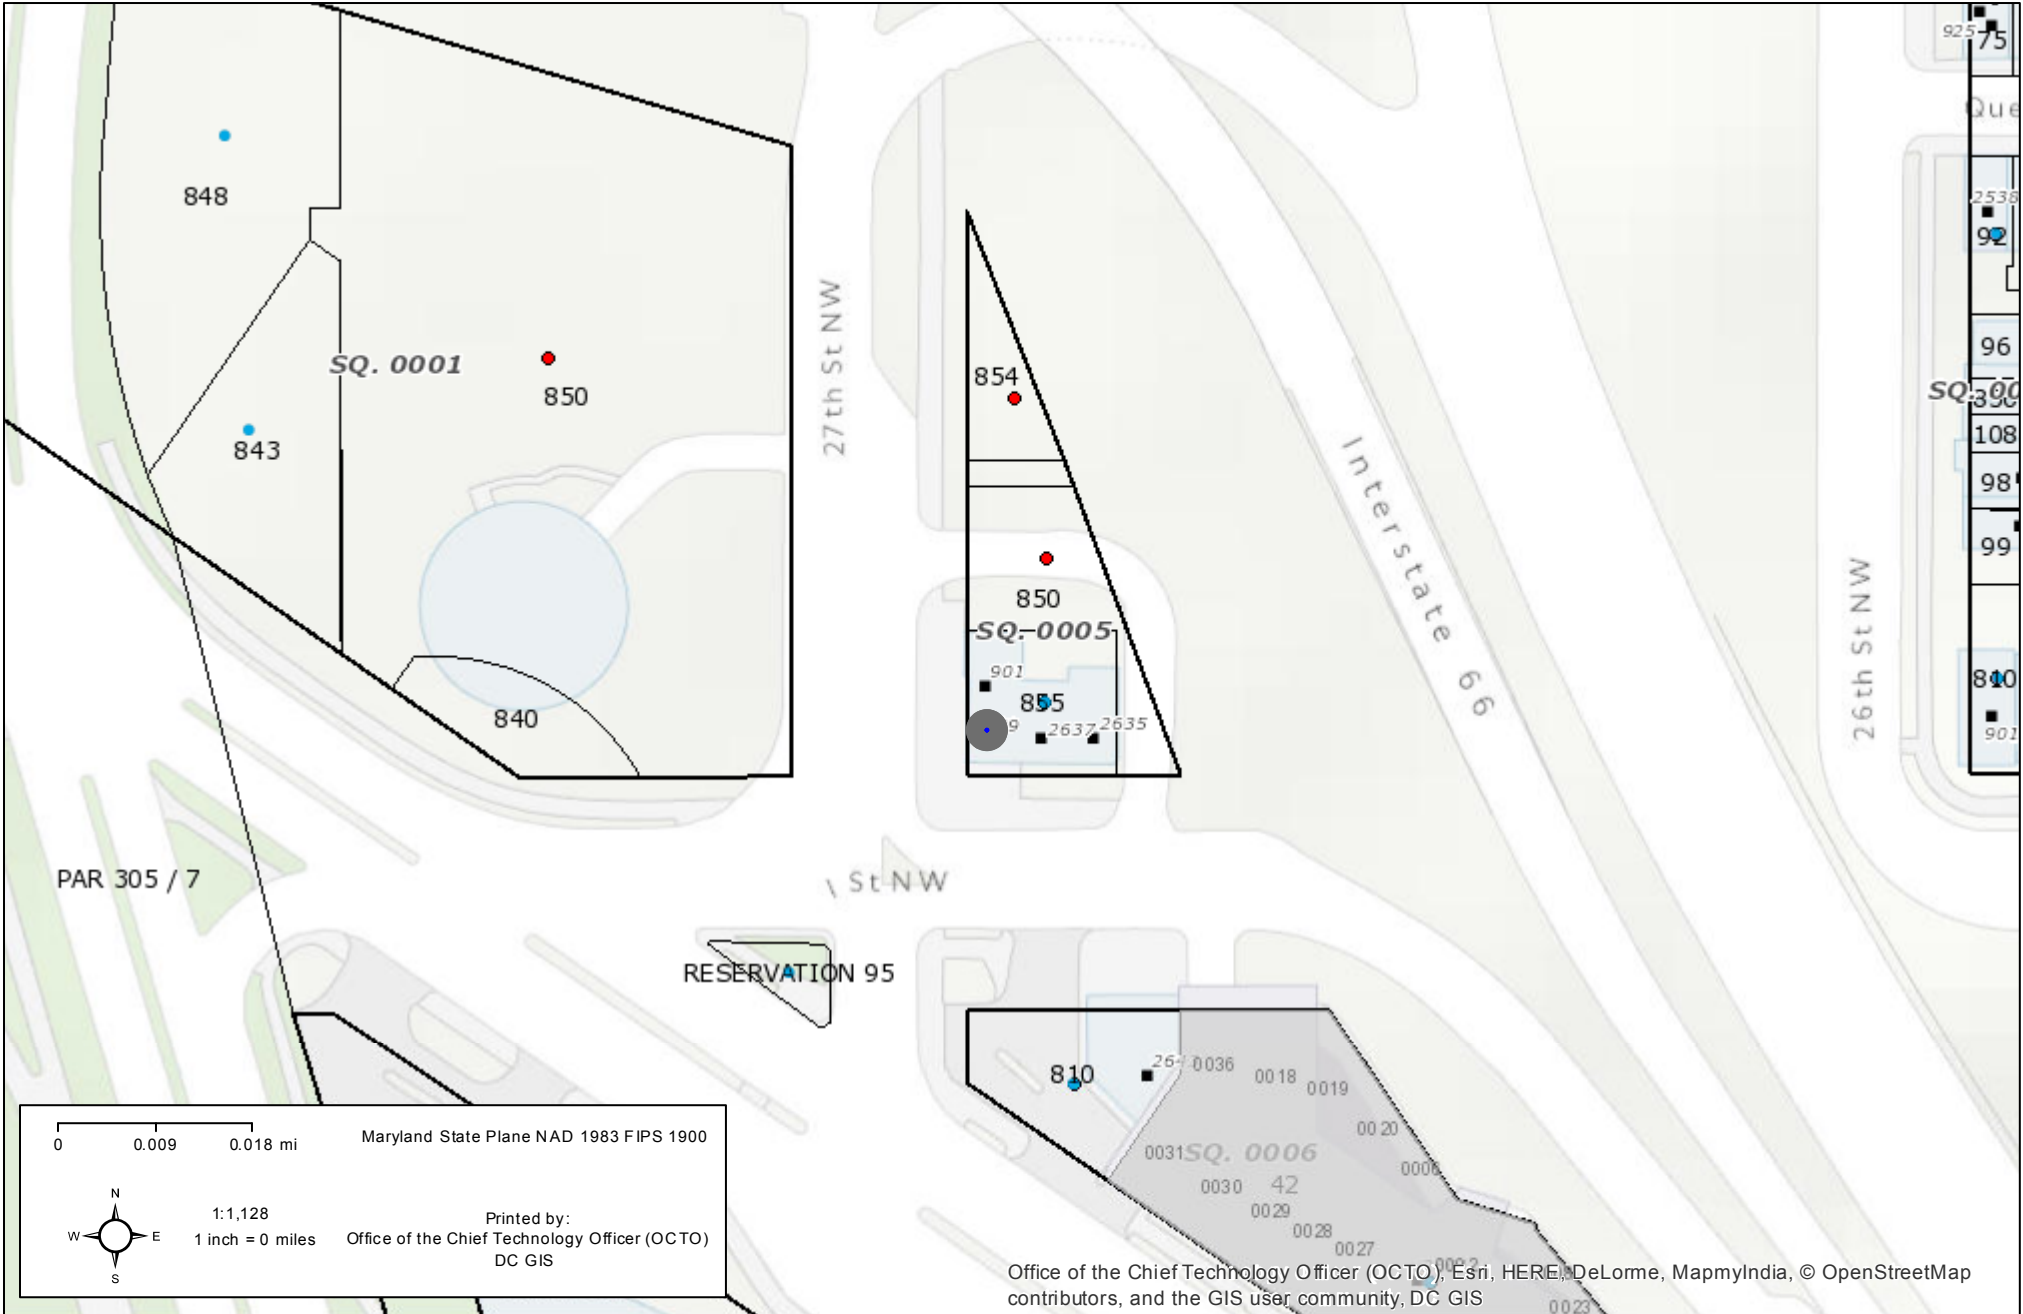

# a7th and I Street, NW

Information on this map is for illustration only. The user acknowledges and agrees that the use of this information is at the sole risk of the user. The District of Columbia Government makes no claims as to the completeness, accuracy or content of any data contained hereon, and makes no representation of any kind, including, but not limited to, the warranty of the accuracy or fitness for a particular use, nor are any such warranties to be implied or inferred with respect to the information or data furnished herein.