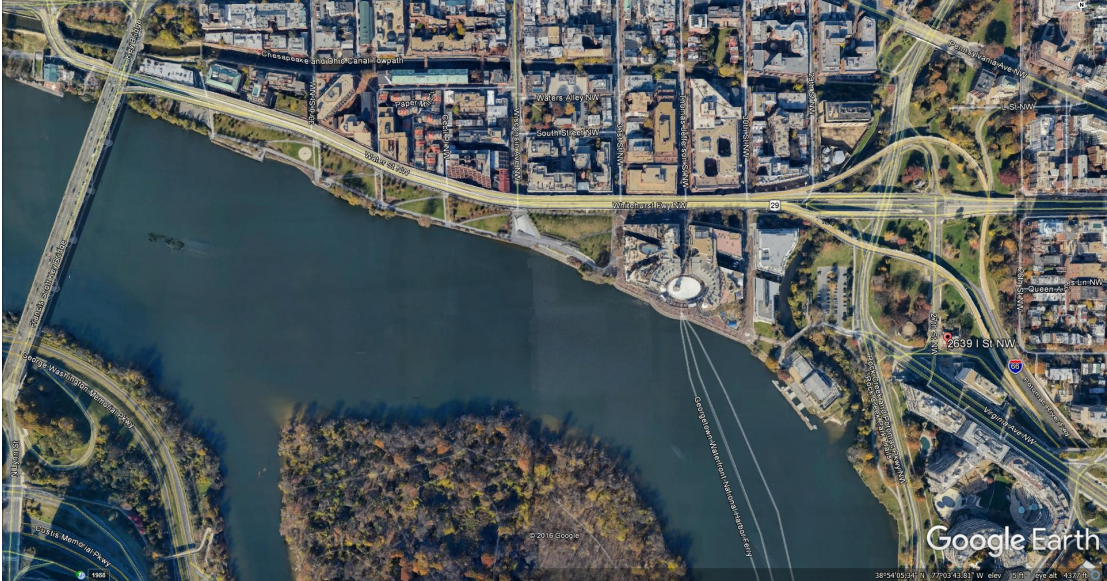

Foggy Bottom & Whitehurst Freeway Overview

Dale.Barnhard@watgatedc.com – Reweaving the city . . .